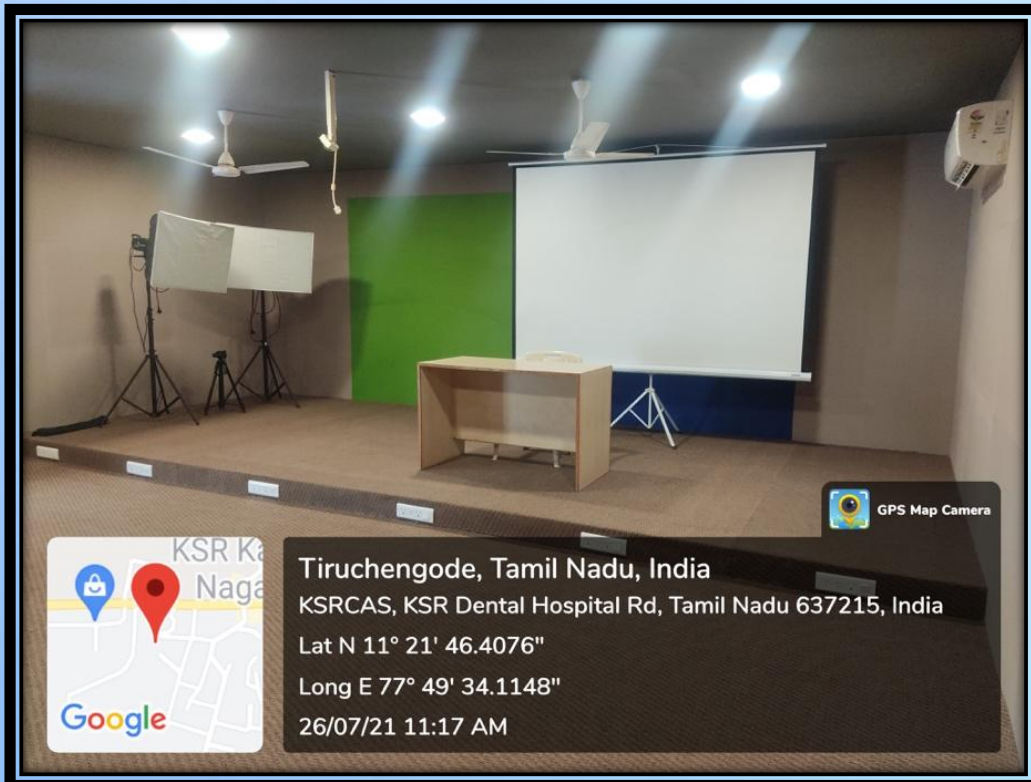

Media Centre Interior

Lecture Capturing System

Chroma Key Video Production